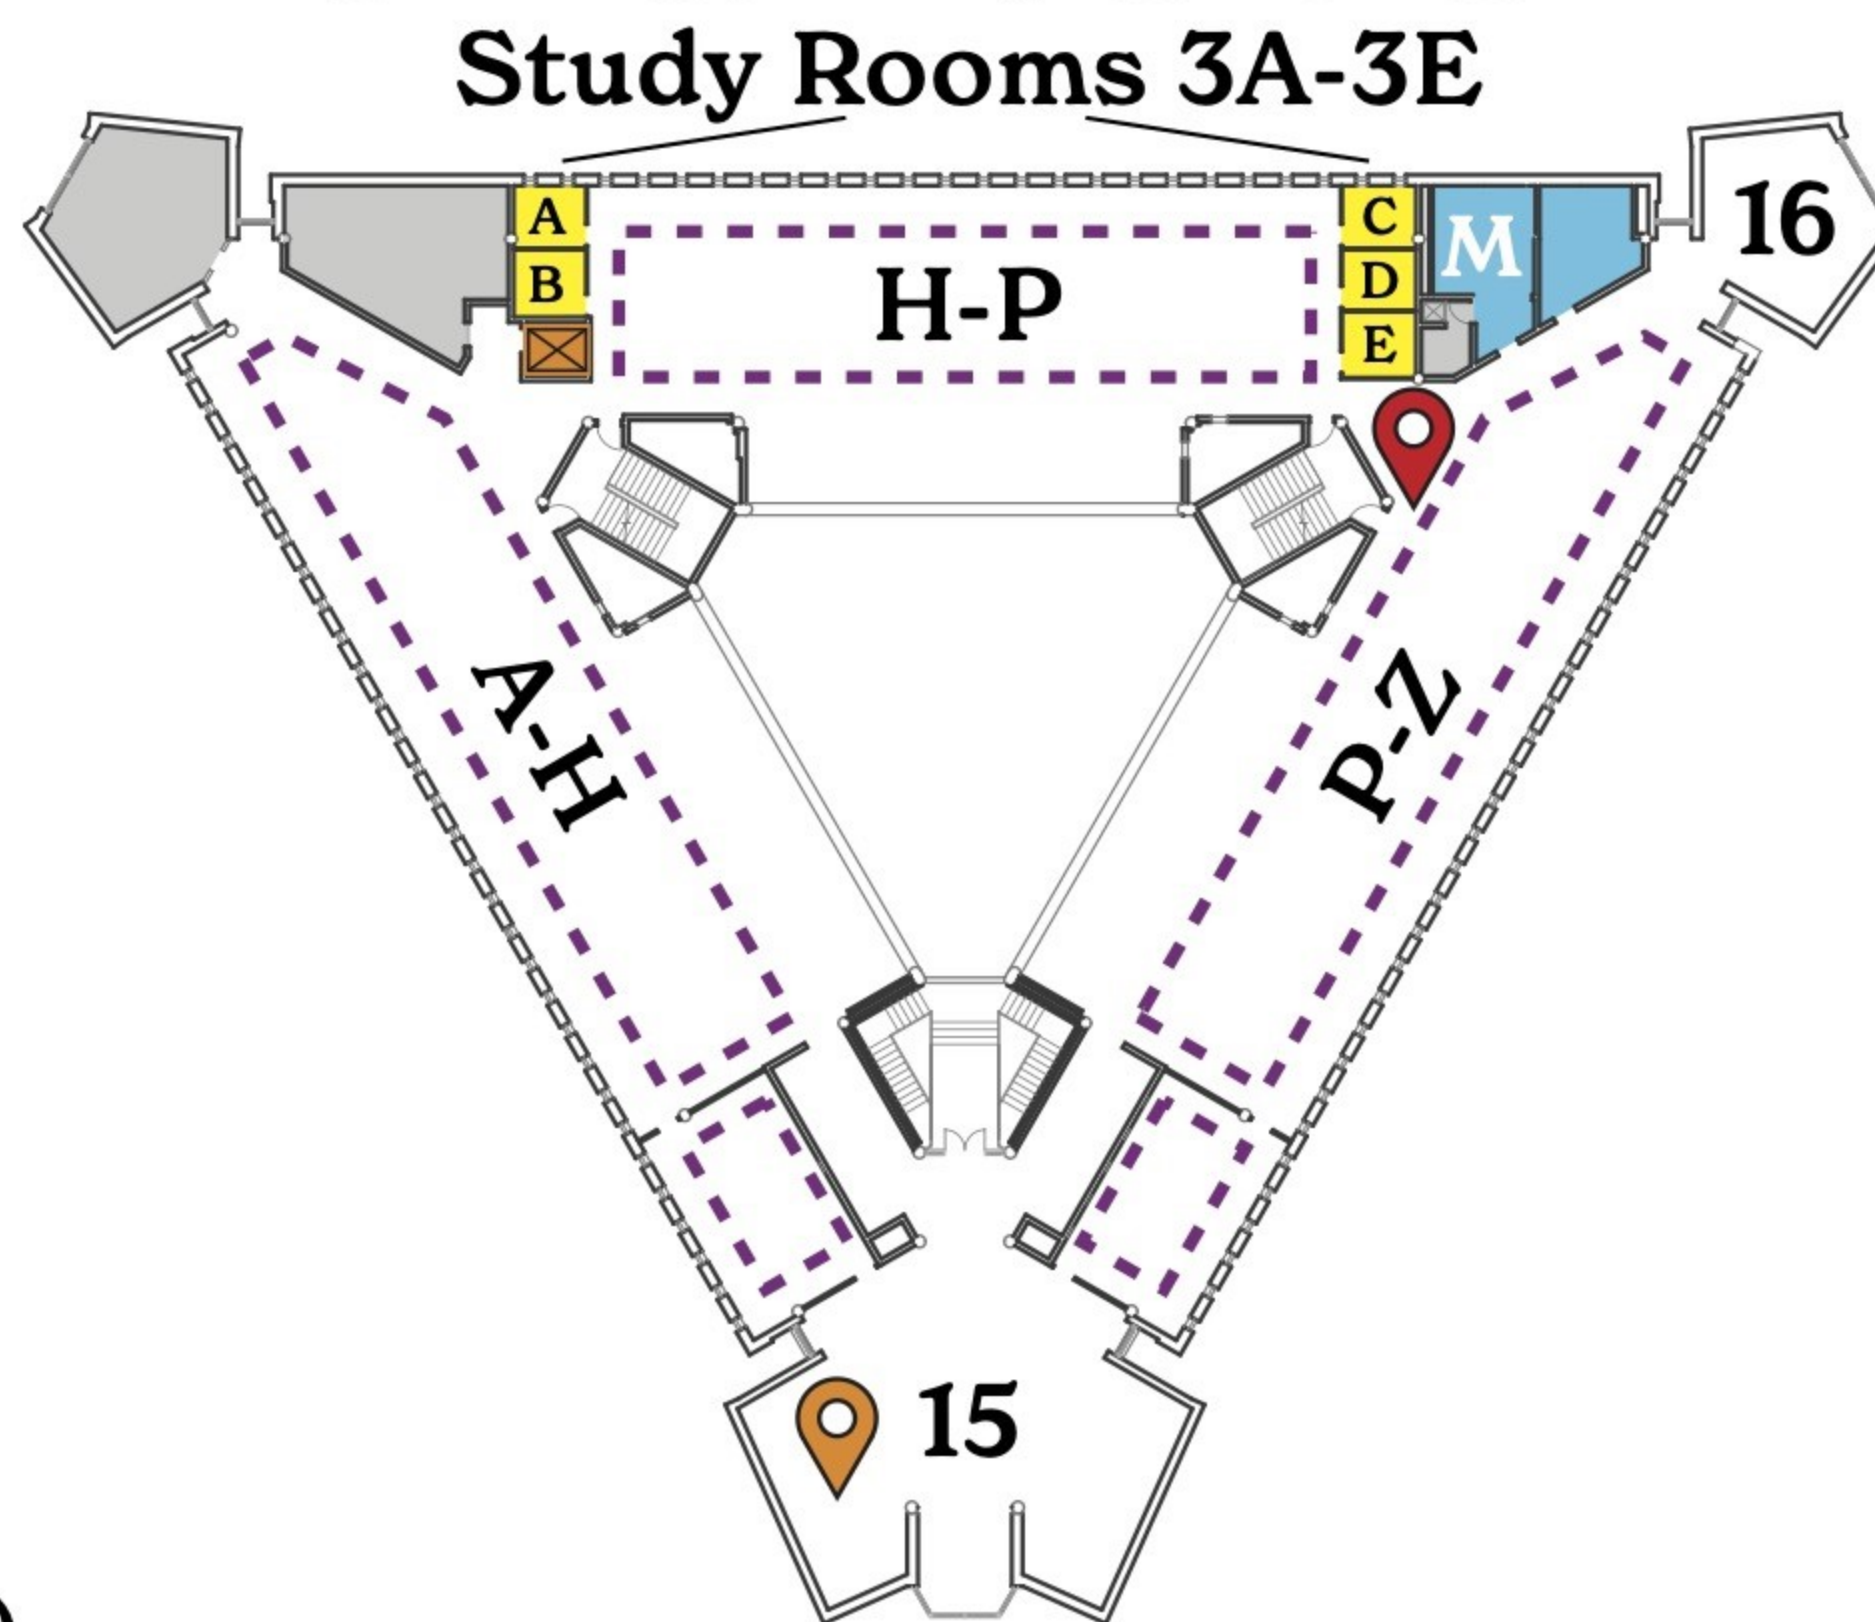

3rd Level

4th Level

Offices

- 1 Patty O'Hara
- 2 Heather Burychka
- 3 Kristina Dorsett
- 4
- 5 Kayla Van Osten
- 6 Teresa Edge
- 7 Jill Borin
- 8 Roz Goldstein
- 9 Molly Wolf

Resources

- 10 Library Information Desk
- 11 Reserve Desk
- 12 Information Literacy Classroom (ILC)
- 13 McNaughton Collection
- 14 Van Pelt Computer Lab
- 15 Drost Room
- 16 Greene Poetry Corner

Main Level

- Study Rooms
- Classrooms
- Offices
- Restrooms
All Gender Unless Marked
- Technology Support Center

- 📍 Research Desk
11am-2pm M-F
- 📍 Self-Service
(print/copy/fax)
- 📍 Vending
- 📍 Printers
- ★ Entrance
Accessible entrance on ground level
- Circulating Collections
- Fire Alarm Pull
- ⊠ Elevator

Ground Level