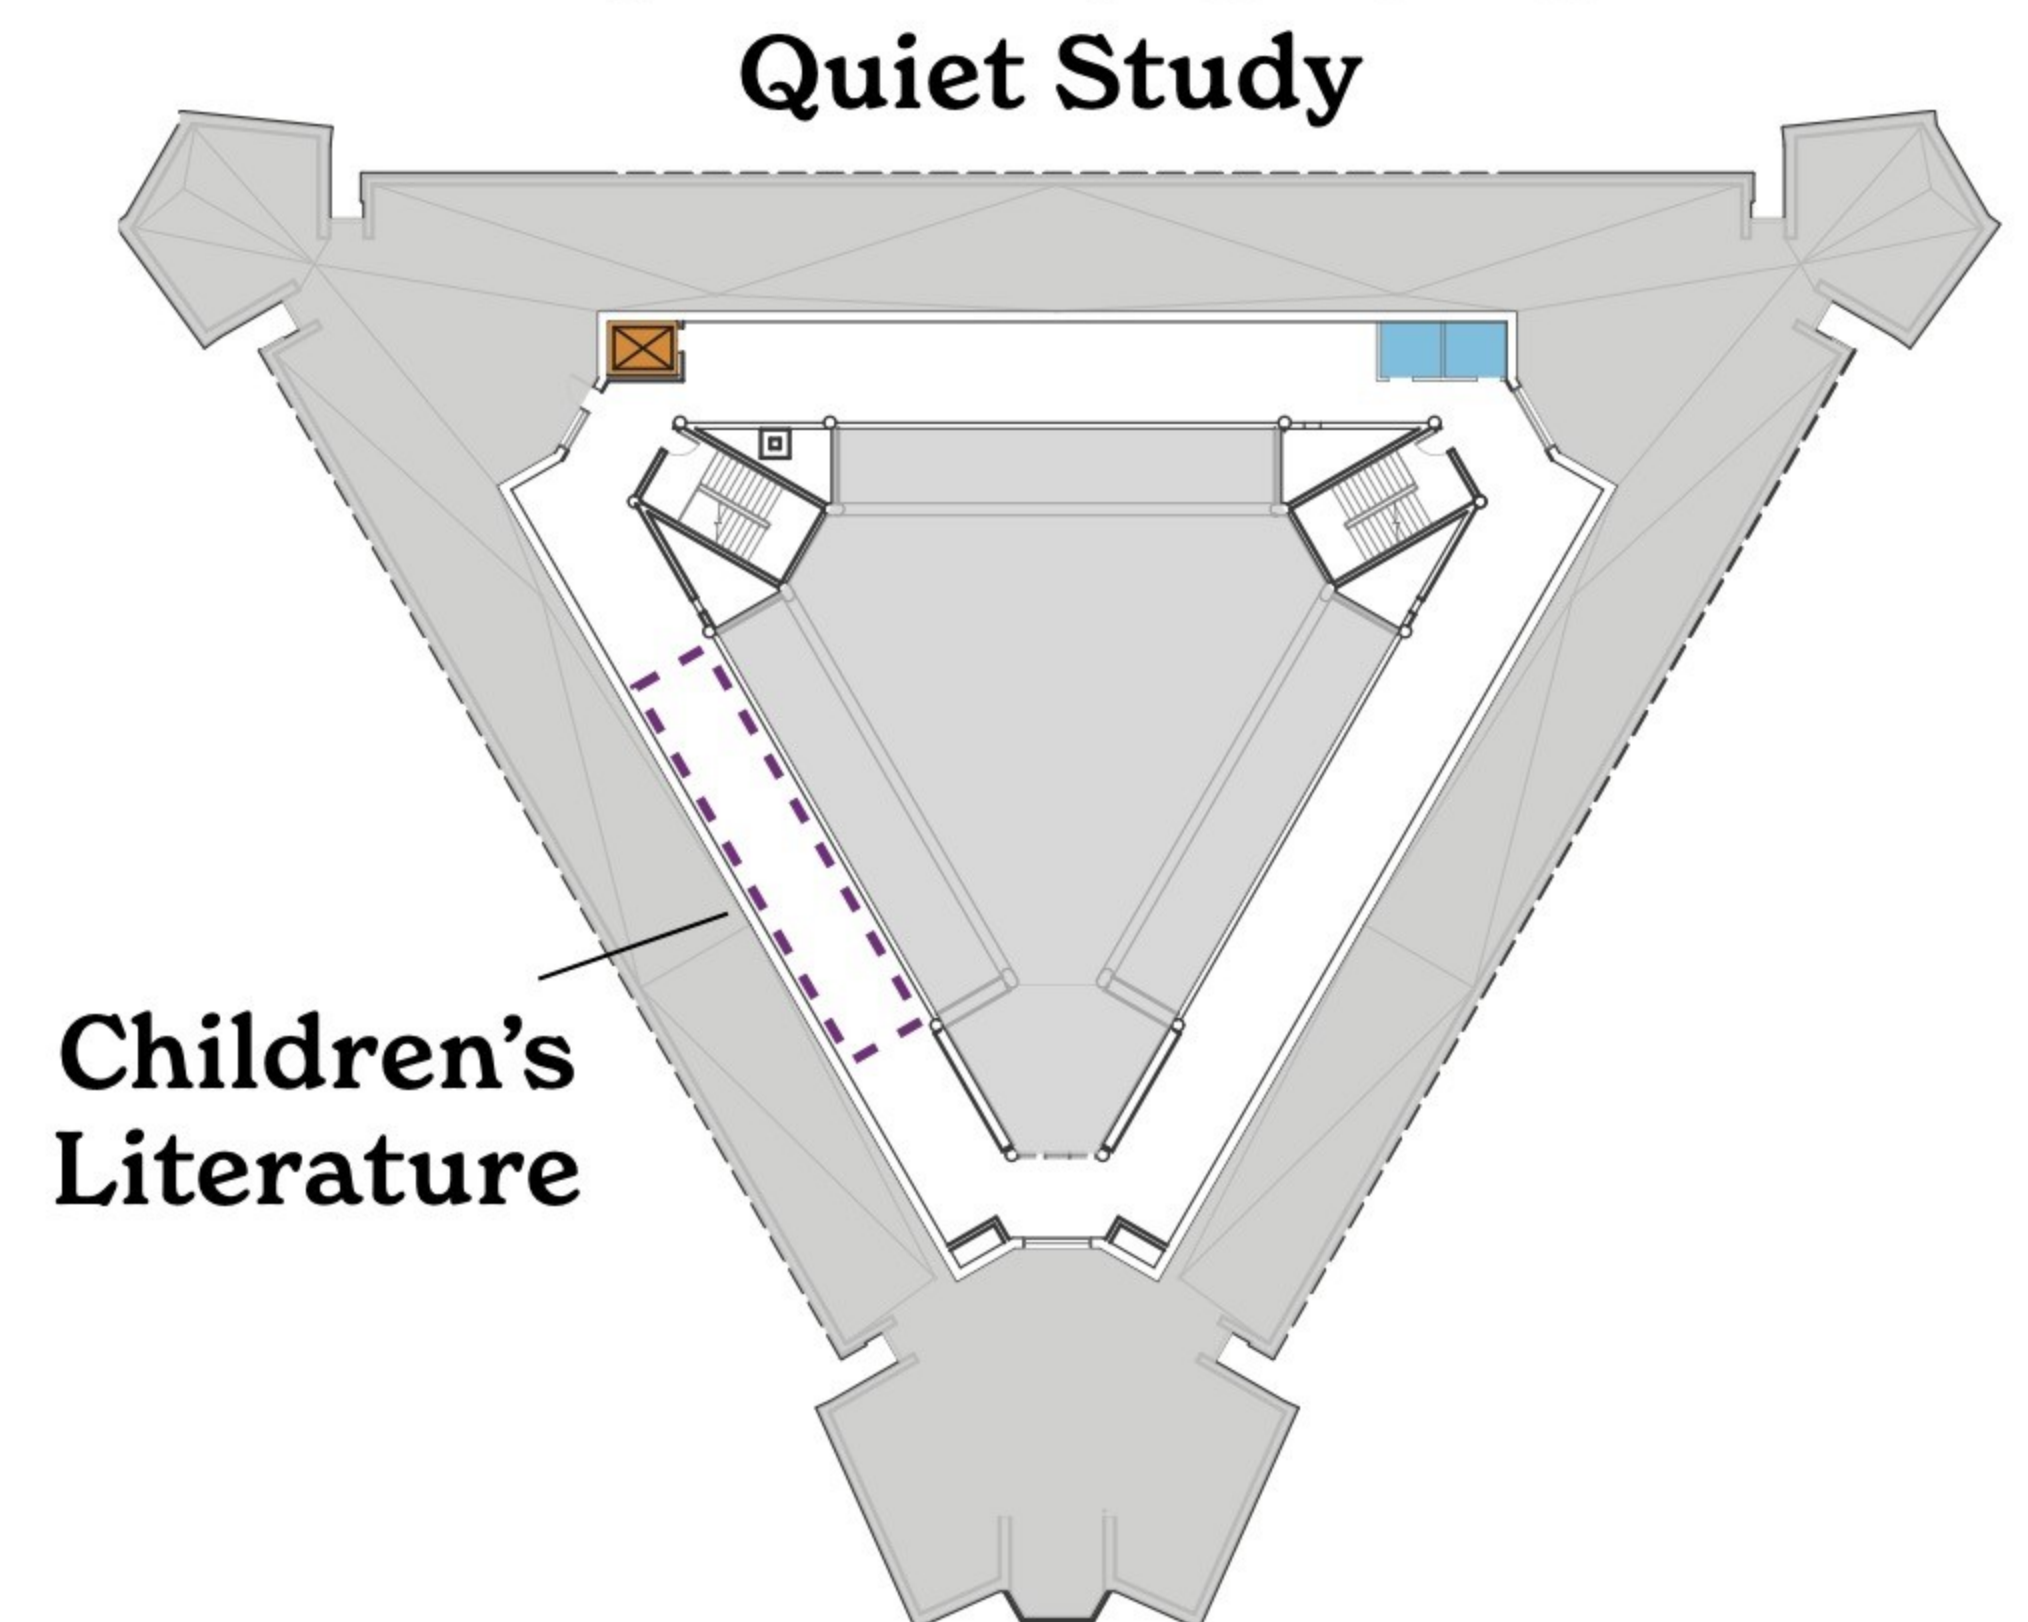

3rd Level

4th Level

Offices

- 1 Patty O'Hara
- 2 Heather Burychka
- 3 Kristina Dorsett
- 4
- 5 Kayla Van Osten
- 6 Teresa Edge
- 7 Jill Borin
- 8 Roz Goldstein
- 9 Molly Wolf

Resources

- 10 Library Information Desk
- 11 Reserve Desk
- 12 Information Literacy Classroom (ILC)
- 13 McNaughton Collection
- 14 Van Pelt Computer Lab
- 15 Drost Room
- 16 Greene Poetry Corner

Main Level

- Study Rooms
- Classrooms
- Offices
- Restrooms
All Gender Unless Marked
- Technology Support Center

- 📍 Research Desk
11am-2pm M-F
- 📍 Self-Service
(print/copy/fax)
- 📍 Vending
- 📍 Printers
- ★ Entrance
Accessible entrance on ground level
- Circulating Collections
- Fire Alarm Pull
- ⊠ Elevator

Ground Level